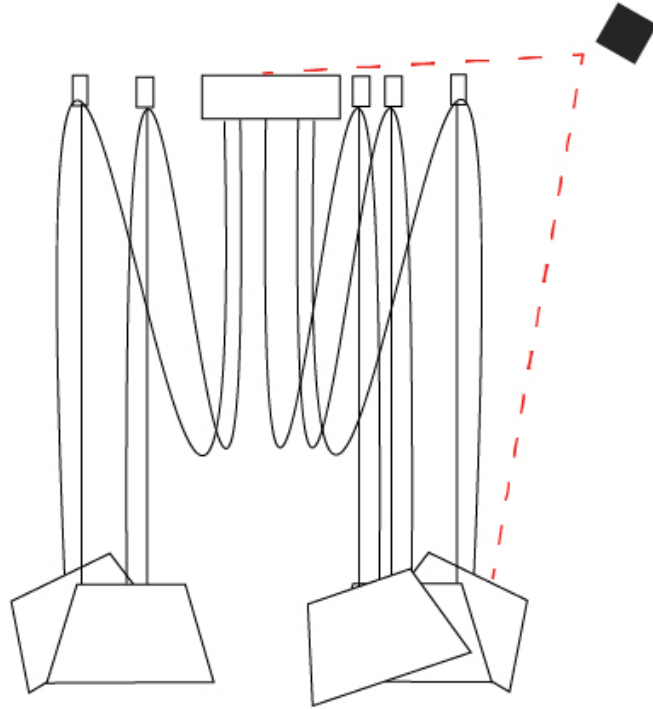

D111043-

PROJECT	_____
TYPE	_____
SPECIFIER	_____
QUANTITY	_____
DATE	_____

D