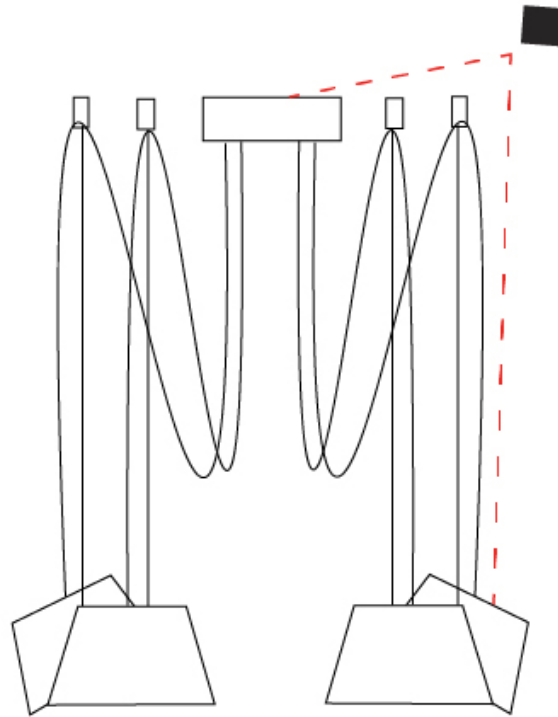

D111042-

PROJECT	_____
TYPE	_____
SPECIFIER	_____
QUANTITY	_____
DATE	_____

D