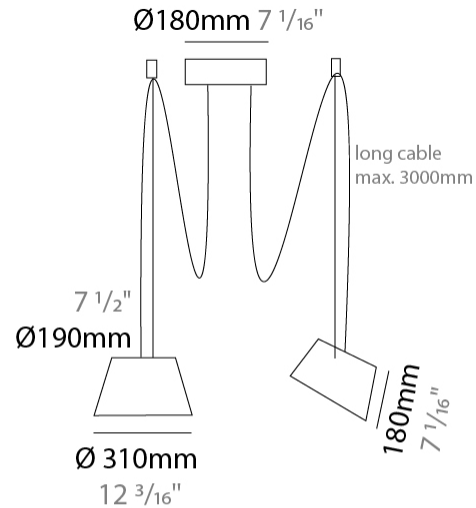

SENTO SUSPENSION

D111040-

base number Finish
Options

PROJECT _____
TYPE _____
SPECIFIER _____
QUANTITY _____
DATE _____

1. To build a product code in our configurator select the specify button on the base model # product page
2. To build a manual product code on this datasheet choose from the options listed below in blue font and add the suffix to the base model #

GENERAL

Series: Sento
Brand: Ole
Division: Design
Mounting Type: Suspension
Mounting Location: Ceiling
Subcategory: Pendant

PHYSICAL

Shape: Bell
Diameter (mm): 310
Diameter (in): 12 ³/₁₆"
Height (mm): 180
Height (in): 7 ¹/₁₆"
Max. Overall Height (mm): 3180
Max. Overall Height (in): 125 ³/₁₆"
Light Distribution: Direct
Weight (kg): 1.8
Weight (lbs): 4
Diffuser:rylic - Satin
Fixture Finish: [WHI / MBK / MWH](#)
Fixture Material: Metal
Cable Details: 3000mm Cable

ELECTRICAL

Number of Lamps: 2
Lamp Type: LED Retrofit
Lamp Shape: A19
Bulb Included: Bulb Not Included
Max. Wattage Per Lamp (W): 7
Lamp Base: E26
Input Voltage (V): 120
Upon Request: 277Vac / GU24

LED

OPTICAL

Adjustability: Tilting

RATINGS AND CERTIFICATIONS

Certified By: Certified for North American Standards
IP rating: IP20