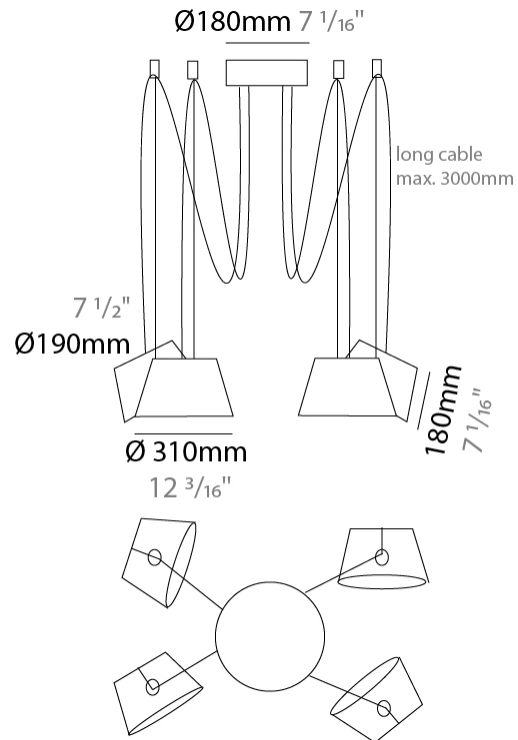

PROJECT _____
TYPE _____
SPECIFIER _____
QUANTITY _____
DATE _____

SENTO SUSPENSION

D111042-

base number   Finish
Options

1. To build a product code in our configurator select the specify button on the base model # product page
2. To build a manual product code on this datasheet choose from the options listed below in blue font and add the suffix to the base model #

GENERAL

Series: Sento
Brand: Ole
Division: Design
Mounting Type: Suspension
Mounting Location: Ceiling
Subcategory: Pendant

PHYSICAL

Shape: Bell
Diameter (mm): 310
Diameter (in): 12 3/16
Height (mm): 180
Height (in): 7 1/16
Max. Overall Height (mm): 3180
Max. Overall Height (in): 125 3/16
Light Distribution: Direct
Weight (kg): 2.9
Weight (lbs): 6.4
Diffuser: Arylic - Satin
Fixture Finish: WHi / MBK / MWH
Fixture Material: Metal
Cable Details: 3000mm Cable

ELECTRICAL

Number of Lamps: 4
Lamp Type: LED Retrofit
Bulb Included: Bulb Not Included
Max. Wattage Per Lamp (W): 7
Lamp Base: E26
Input Voltage (V): 120

LED

OPTICAL

Adjustability: Tilting

RATINGS AND CERTIFICATIONS

Certified By: Certified for North American Standards
IP rating: IP20