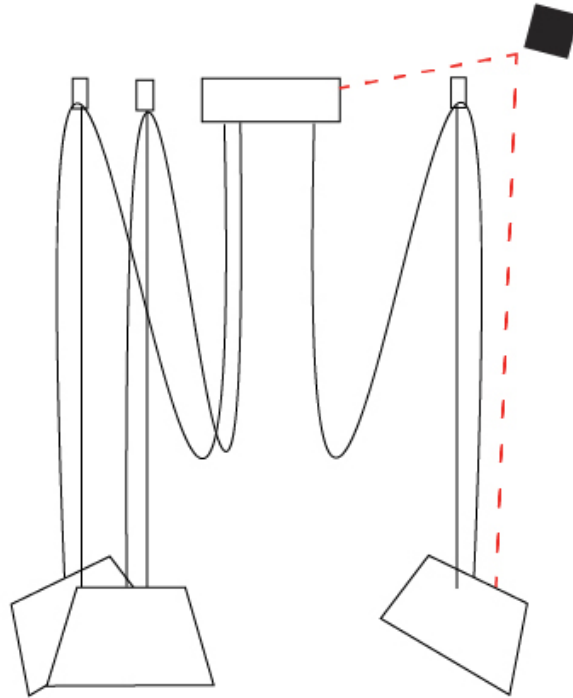

D111041-

PROJECT _____

TYPE _____

SPECIFIER _____

QUANTITY _____

DATE _____

D