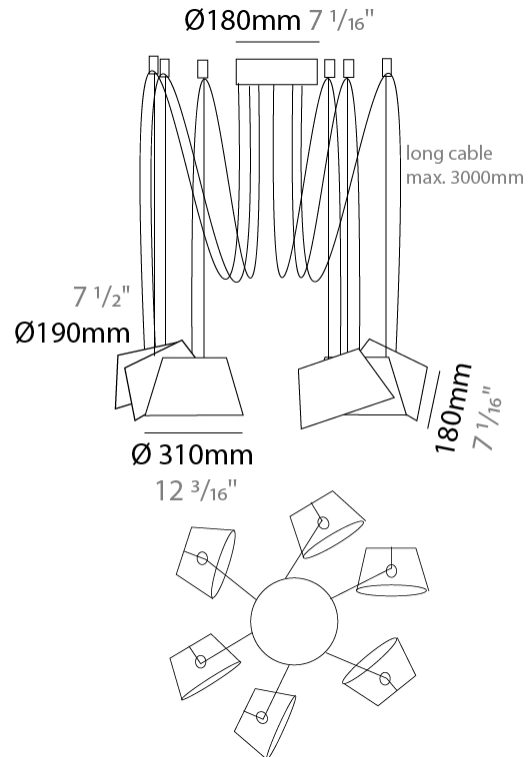

PROJECT _____
TYPE _____
SPECIFIER _____
QUANTITY _____
DATE _____

SENTO SUSPENSION

D111044-

base number   Finish
Options

1. To build a product code in our configurator select the specify button on the base model # product page
2. To build a manual product code on this datasheet choose from the options listed below in blue font and add the suffix to the base model #

GENERAL

Series: Sento _____
Brand: Ole _____
Division: Design _____
Mounting Type: Suspension _____
Mounting Location: Ceiling _____
Subcategory: Pendant _____

PHYSICAL

Shape: Bell _____
Diameter (mm): 310 _____
Diameter (in): 12 ³/₁₆ _____
Height (mm): 180 _____
Height (in): 7 ¹/₁₆ _____
Max. Overall Height (mm): 3180 _____
Max. Overall Height (in): 125 ³/₁₆ _____
Light Distribution: Direct _____
Weight (kg): 4.5 _____
Weight (lbs): 9.9 _____
Diffuser:rylic - Satin _____
Fixture Finish: [WHI / MBK / MWH](#) _____
Fixture Material: Metal _____
Cable Details: 3000mm Cable _____

ELECTRICAL

Number of Lamps: 6 _____
Lamp Type: LED Retrofit _____
Lamp Shape: A19 _____
Bulb Included: Bulb Not Included _____
Max. Wattage Per Lamp (W): 7 _____
Lamp Base: E26 _____
Input Voltage (V): 120 _____
Upon Request: 277Vac / GU24 _____

LED

OPTICAL

Adjustability: Tilting _____

RATINGS AND CERTIFICATIONS

Certified By: Certified for North American Standards _____
IP rating: IP20 _____