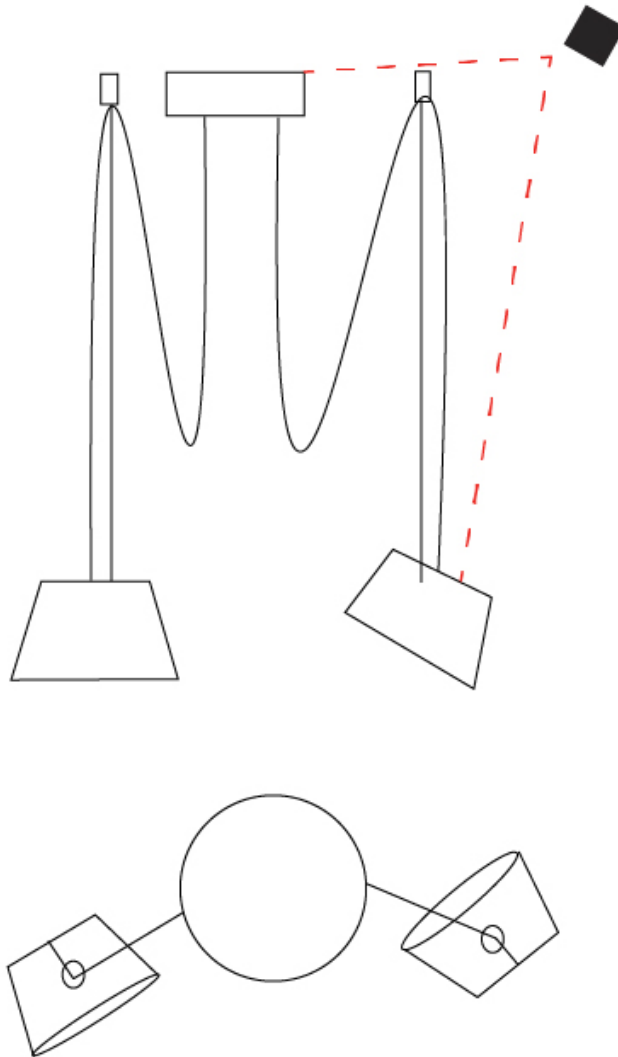

D111040-

PROJECT	_____
TYPE	_____
SPECIFIER	_____
QUANTITY	_____
DATE	_____

D