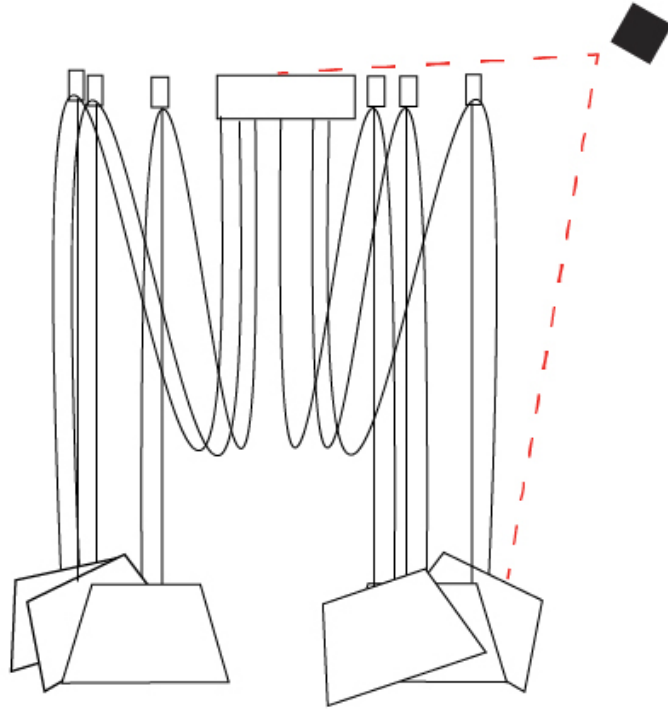

D111044-

PROJECT	_____
TYPE	_____
SPECIFIER	_____
QUANTITY	_____
DATE	_____

D