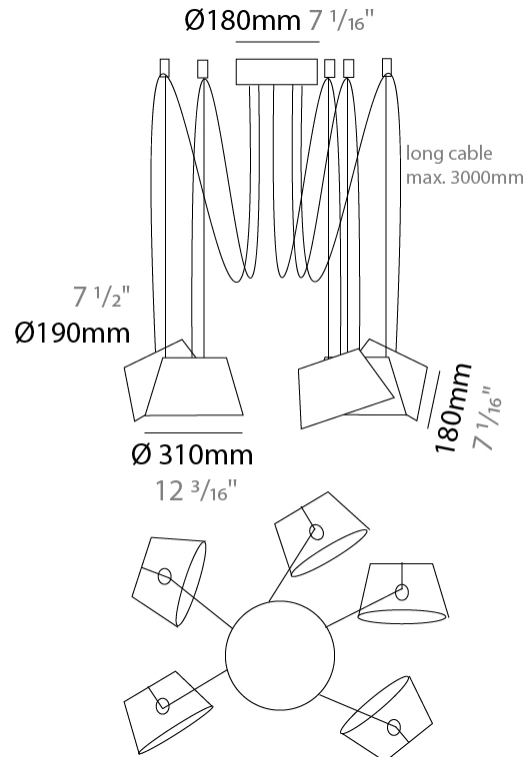

PROJECT _____
TYPE _____
SPECIFIER _____
QUANTITY _____
DATE _____

SENTO SUSPENSION

D111043-

base number   Finish
Options

1. To build a product code in our configurator select the specify button on the base model # product page
2. To build a manual product code on this datasheet choose from the options listed below in blue font and add the suffix to the base model #

GENERAL

Series: Sento
Brand: Ole
Division: Design
Mounting Type: Suspension
Mounting Location: Ceiling
Subcategory: Pendant

PHYSICAL

Shape: Bell
Diameter (mm): 310
Diameter (in): 12 3/16
Height (mm): 180
Height (in): 7 1/16
Max. Overall Height (mm): 3180
Max. Overall Height (in): 125 3/16
Light Distribution: Direct
Weight (kg): 3.6
Weight (lbs): 7.9
Diffuser: Arylic - Satin
Fixture Finish: WHi / MBK / MWH
Fixture Material: Metal
Cable Details: 3000mm Cable

ELECTRICAL

Number of Lamps: 5
Lamp Type: LED Retrofit
Lamp Shape: A19
Bulb Included: Bulb Not Included
Max. Wattage Per Lamp (W): 7
Lamp Base: E26
Input Voltage (V): 120
Upon Request: 277Vac / GU24

LED

OPTICAL

Adjustability: Tilting

RATINGS AND CERTIFICATIONS

Certified By: Certified for North American Standards
IP rating: IP20