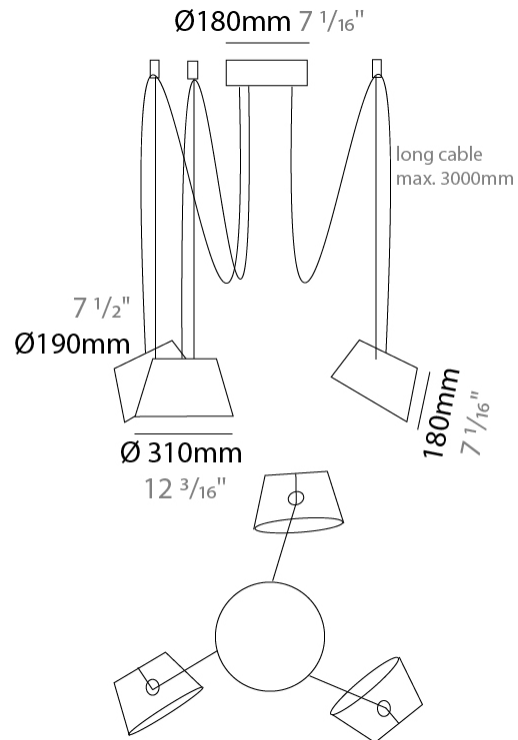

PROJECT _____
TYPE _____
SPECIFIER _____
QUANTITY _____
DATE _____

SENTO SUSPENSION

D111041-

base number   Finish
Options

1. To build a product code in our configurator select the specify button on the base model # product page
2. To build a manual product code on this datasheet choose from the options listed below in blue font and add the suffix to the base model #

GENERAL

Series: Sento
Brand: Ole
Division: Design
Mounting Type: Suspension
Mounting Location: Ceiling
Subcategory: Pendant

PHYSICAL

Shape: Bell
Diameter (mm): 310
Diameter (in): 12 3/16
Height (mm): 180
Height (in): 7 1/16
Max. Overall Height (mm): 3180
Max. Overall Height (in): 125 3/16
Light Distribution: Direct
Weight (kg): 2.3
Weight (lbs): 5.1
Diffuser: Arylic - Satin
Fixture Finish: WHI / MBK / MWH
Fixture Material: Metal
Cable Details: 3000mm Cable

ELECTRICAL

Number of Lamps: 3
Lamp Type: LED Retrofit
Lamp Shape: A19
Bulb Included: Bulb Not Included
Max. Wattage Per Lamp (W): 7
Lamp Base: E26
Input Voltage (V): 120
Upon Request: 277Vac / GU24

LED

OPTICAL

Adjustability: Tilting

RATINGS AND CERTIFICATIONS

Certified By: Certified for North American Standards
IP rating: IP20