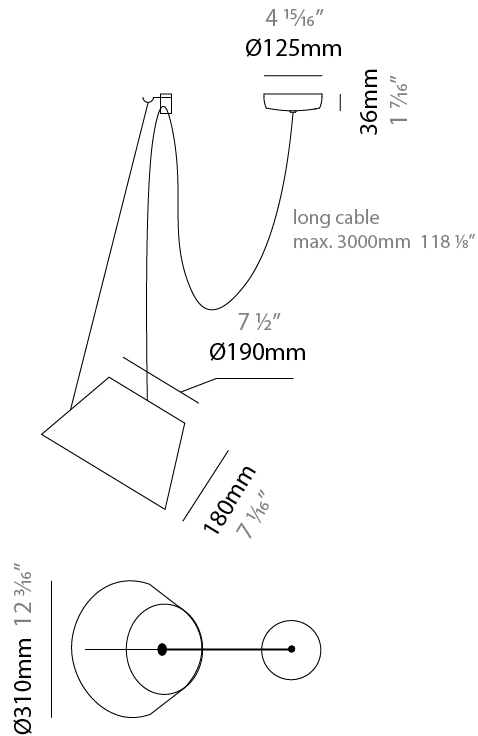

PROJECT	
TYPE	
SPECIFIER	
QUANTITY	
DATE	

SENTO SUSPENSION

D111038-

base number Finish
Options

1. To build a product code in our configurator select the specify button on the base model # product page
2. To build a manual product code on this datasheet choose from the options listed below in blue font and add the suffix to the base model #

GENERAL

Series: Sento
Brand: Ole
Division: Design
Mounting Type: Suspension
Mounting Location: Ceiling
Subcategory: Pendant

PHYSICAL

Shape: Bell
Diameter (mm): 310
Diameter (in): 12 ³/₁₆"
Height (mm): 180
Height (in): 7 ¹/₁₆"
Max. Overall Height (mm): 3180
Max. Overall Height (in): 125 ³/₁₆"
Light Distribution: Direct
Weight (kg): 1.3
Weight (lbs): 2.9
Diffuser:rylic - Satin
Fixture Finish: [WHI / MBK / MWH](#)
Fixture Material: Metal
Cable Details: 2000mm Cable

ELECTRICAL

Number of Lamps: 1
Lamp Type: LED Retrofit
Lamp Shape: A19
Bulb Included: Bulb Not Included
Max. Wattage Per Lamp (W): 7
Lamp Base: E26
Input Voltage (V): 120
Upon Request: 277Vac / GU24

LED

OPTICAL

Adjustability: Tilting

RATINGS AND CERTIFICATIONS

Certified By: Certified for North American Standards
IP rating: IP20